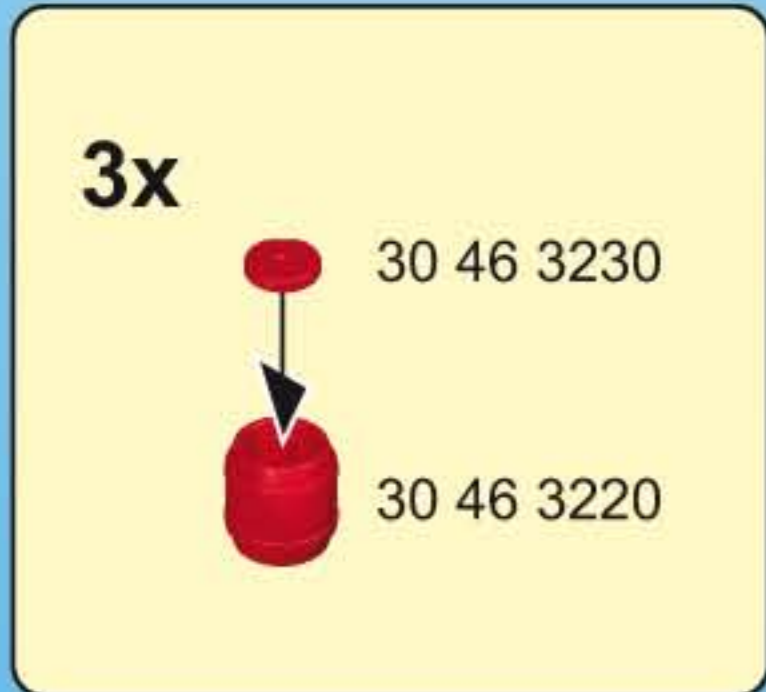

www.playmobil.com

© 2015 geobra Brandstätter GmbH & Co.KG
Brandstätterstr. 2-10
90513 Zirndorf, Germany.
No. 30 82 1624 05.15

© Super 4 is a Trademark of
morgen studios GmbH, Germany
© 2015 morgen studios GmbH, Berlin,
and Method Animation, Paris
License: morgen studios GmbH, Berlin